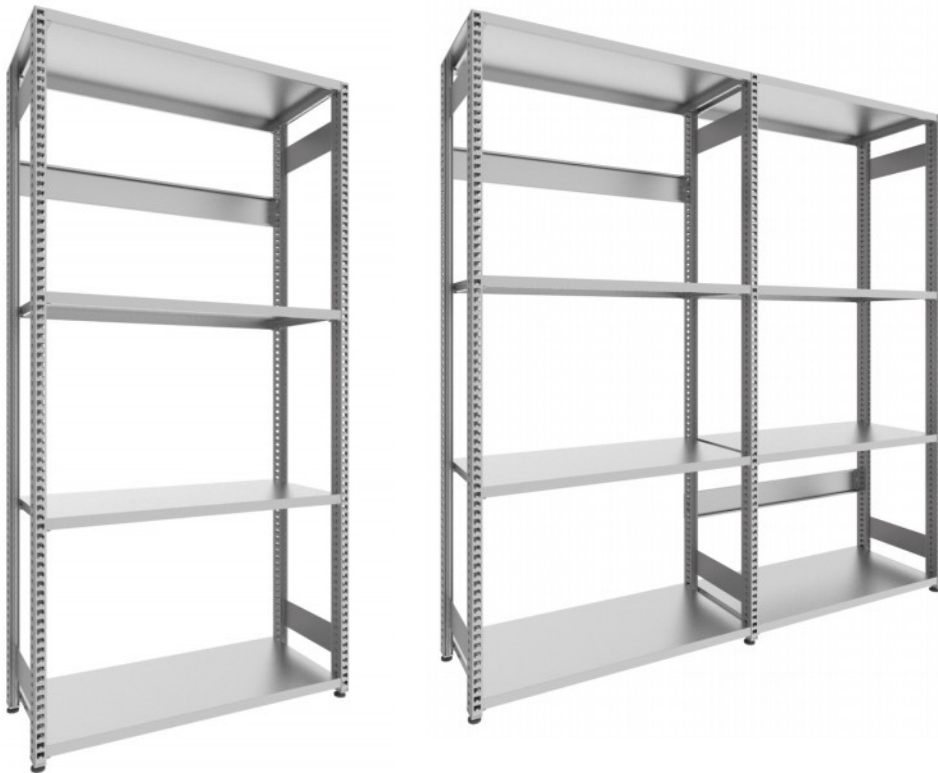

ERKA steel shelving in a plug-in system,
Special upright profile 3253 closed (32/65/53 mm) reinforced
profile with 25 mm grid perforation, steel angle feet WF 50 or
adjustable feet VF 40+SSR

ERKA steel shelves U-shaped, double-bent Inner edge
folded, absolutely injury-proof
Standard lengths: 1000 or 1170 mm (module = bay lengths + 32 mm)
Standard depths: 300,400,500,550,600,700, 750,800 mm
Standard height: 2000, 2500, 3000 mm or according to LV

Stiffening ribs can be retrofitted

The load-bearing capacity of the shelves can also be
increased at a later date by retrofitting reinforcing ribs.
This also improves the overall stability of the shelving.

Shelves adjustable without screws

All shelves can be adjusted every 25 mm without screws or tools using
special shelf supports.

Partner of Bundesbeschaffungsgesellschaft mbH (BBG) - www.portal.bbg.gv.at

Structure -Stability

ERKA steel shelving is quick and easy to assemble without the need for special tools or skilled labor. The stability in the longitudinal and depth direction is achieved by shelf connectors (longitudinal, transverse) or sheet steel side and rear panels.