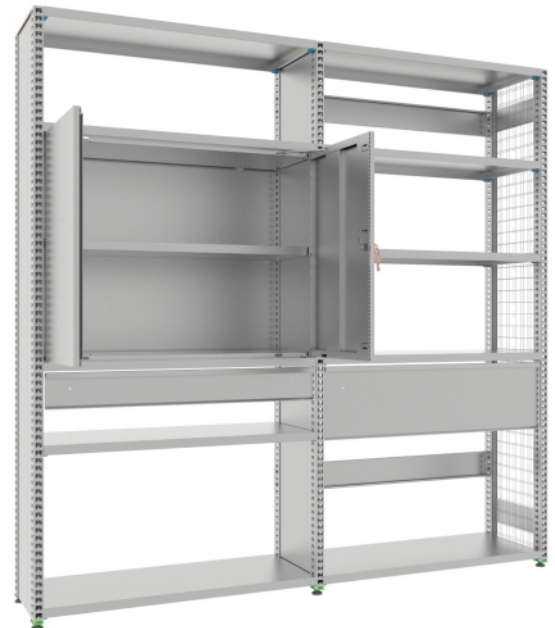

ERKA steel shelving in a plug-in system,
Special upright profile 3253 closed (32/65/53 mm) reinforced
profile with 25 mm grid perforation, steel angle feet WF 50 or
adjustable feet VF 40+SSR

ERKA steel shelves U-shaped, double-bent Inner edge
folded, absolutely injury-proof
Standard lengths: 1000 or 1170 mm (module = bay lengths + 32 mm)
Standard depths: 300,400,500,550,600,700, 750,800 mm
Standard height: 2000, 2500, 3000 mm or according to LV

Stiffening ribs can be retrofitted

The load-bearing capacity of the shelves can also be
increased at a later date by retrofitting reinforcing ribs.
This also improves the overall stability of the shelving.

Shelves adjustable without screws

All shelves can be adjusted every 25 mm without screws or tools using
special shelf supports.

Partner of Bundesbeschaffungsgesellschaft mbH (BBG) - www.portal.bbg.gv.at

Structure -Stability

ERKA steel shelving is quick and easy to assemble without the need for special tools or skilled labor. The stability in the longitudinal and depth direction is achieved by shelf connectors (longitudinal, transverse) or sheet steel side and rear panels.